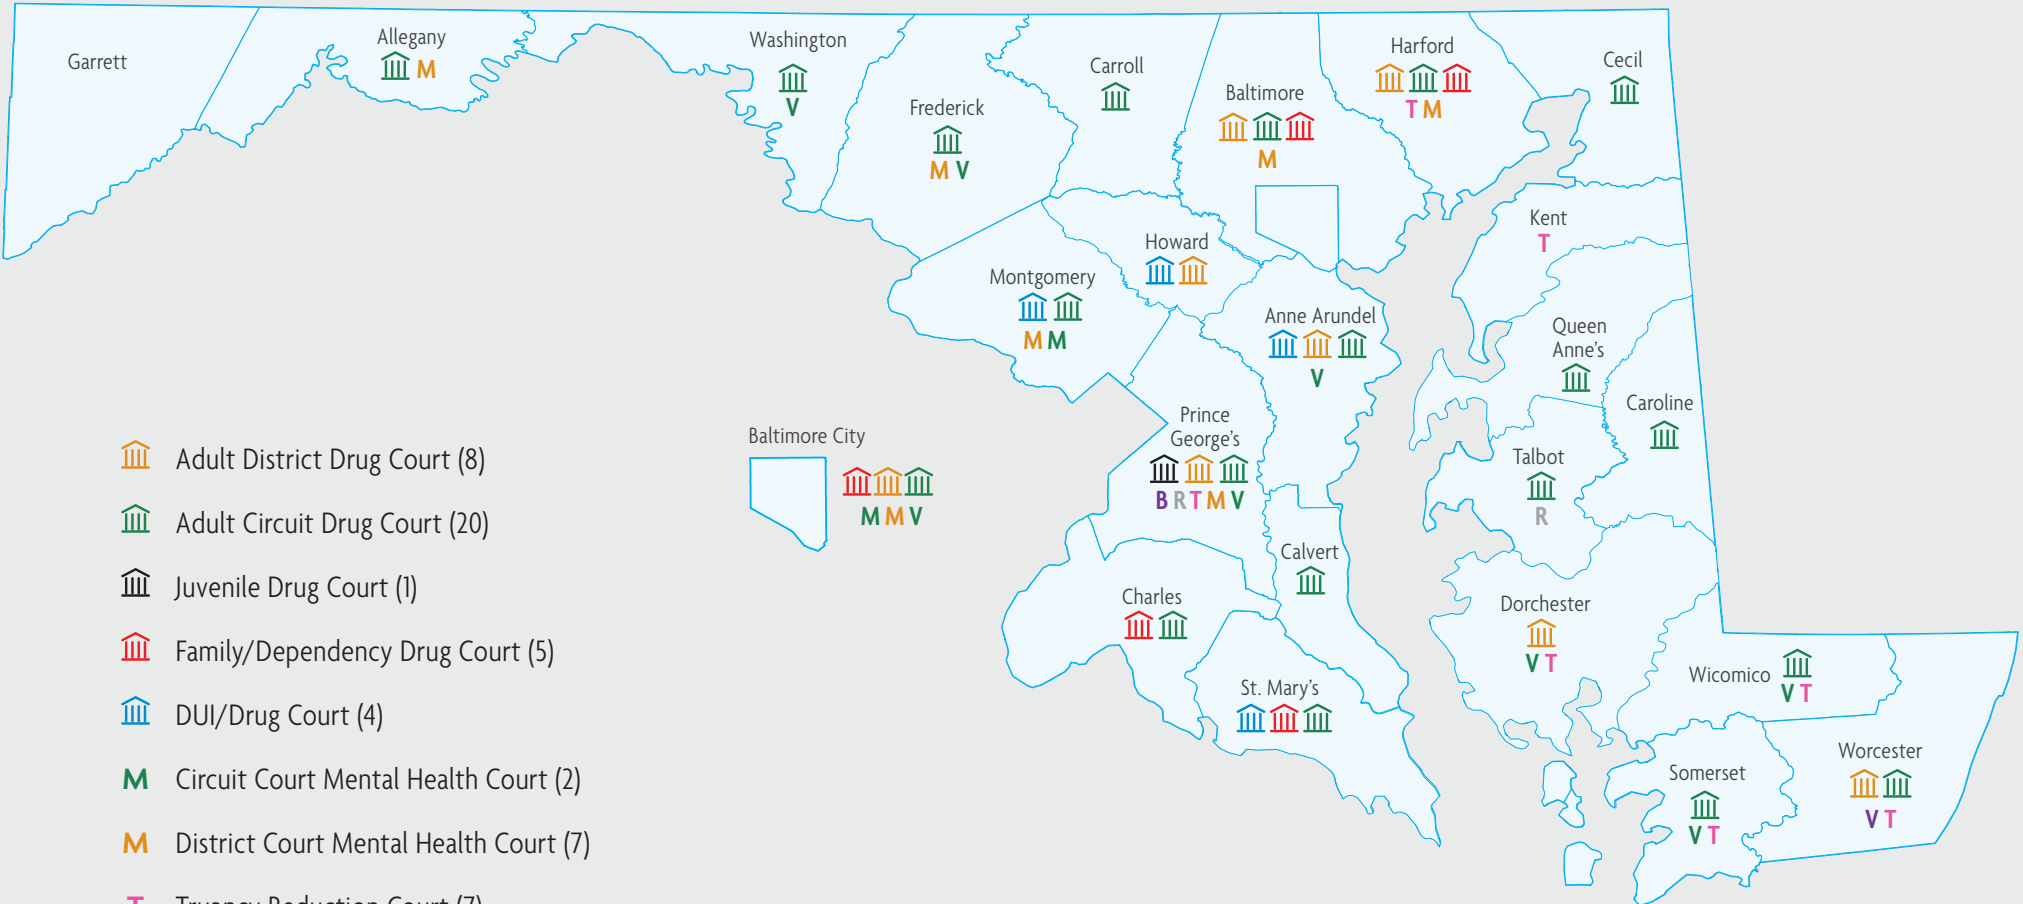

Operational Problem-Solving Courts in Maryland

-  Adult District Drug Court (8)
-  Adult Circuit Drug Court (20)
-  Juvenile Drug Court (1)
-  Family/Dependency Drug Court (5)
-  DUI/Drug Court (4)
-  Circuit Court Mental Health Court (2)
-  District Court Mental Health Court (7)
-  Truancy Reduction Court (7)
-  Re-Entry Court (2)
-  Veterans Court (9)
-  Back on Track (1)