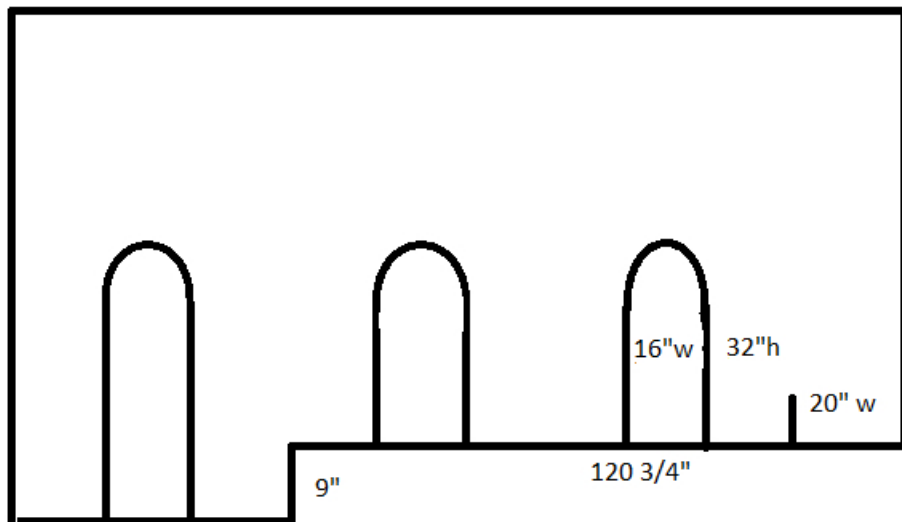

Front Counter

Handicap Section

Inside Head and Left Side

Inside Head and Right Side

Head and Left Side

Head and Right Side

drawing is not to scale

13' 11 1/2"

69 1/4"

60 1/4"

space allowed for public access computer

46 3/4"

9"

120 3/4"

20" w

16"x8"x2 3/4" deal trays
back panel arches will
be 4" wider all the way
around

The tops of all 3 arches
should be the same
height