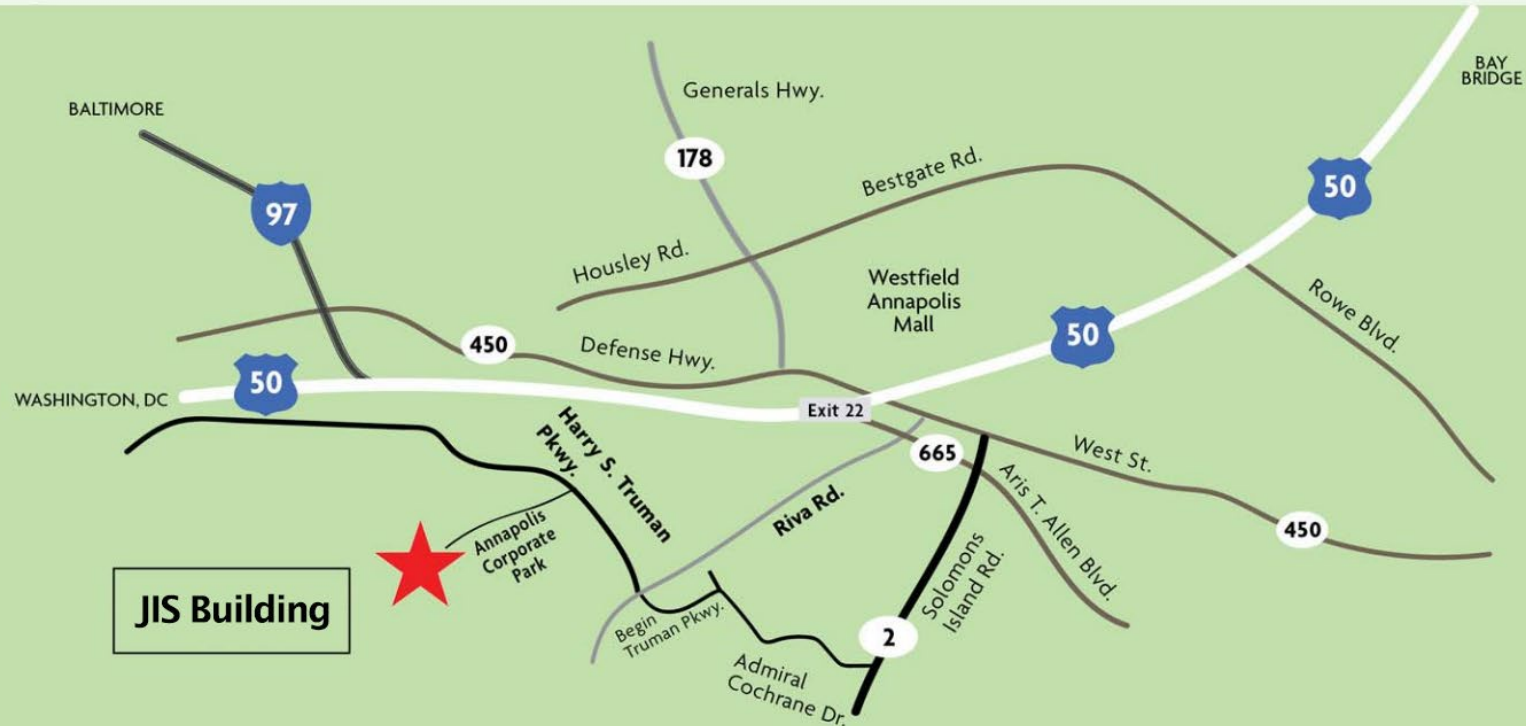

JIS Building

189 Harry S. Truman Pkwy.

Annapolis, MD 21401

From Baltimore

Take I-97 S. to US-50 E. (Annapolis/Bay Bridge).
Take Exit 22 to MD-665 E./Aris T. Allen Blvd.
Turn right on Riva Rd.
Turn right on Harry S. Truman Pkwy.
Turn left at 189 Harry S. Truman Pkwy. at the Annapolis Corporate Park sign; go straight to end.

From Charles County

Take US-301 N. to US-50 E. (Annapolis/Bay Bridge).
Take Exit 22 to MD-665 E./Aris T. Allen Blvd.
Turn right on Riva Rd.
Turn right on Harry S. Truman Pkwy.
Turn left at 189 Harry S. Truman Pkwy. at the Annapolis Corporate Park sign; go straight to end.

From the Eastern Shore

Follow US-301 N to US-50 W.
Take Exit 22 to MD-665 E./Aris T. Allen Blvd.
Turn right on Riva Rd.
Turn right on Harry S. Truman Pkwy.
Turn left at 189 Harry S. Truman Pkwy. at the Annapolis Corporate Park sign; go straight to end.

From Southern Maryland

Take MD-2 N.
Turn left on Admiral Cochrane Dr.
Turn left on Harry S. Truman Pkwy., continue across Riva Rd.
Turn left at 189 Harry S. Truman Pkwy. at the Annapolis Corporate Park sign; go straight to end.

From Western Maryland

Take I-70 E. to MD-32 E.
Take I-97 S. to US-50 E. (Annapolis/Bay Bridge).
Take Exit 22 to MD-665 E./Aris T. Allen Blvd.
Turn right on Riva Rd.
Turn right on Harry S. Truman Pkwy.
Turn left at 189 Harry S. Truman Pkwy. at the Annapolis Corporate Park sign; go straight to end.