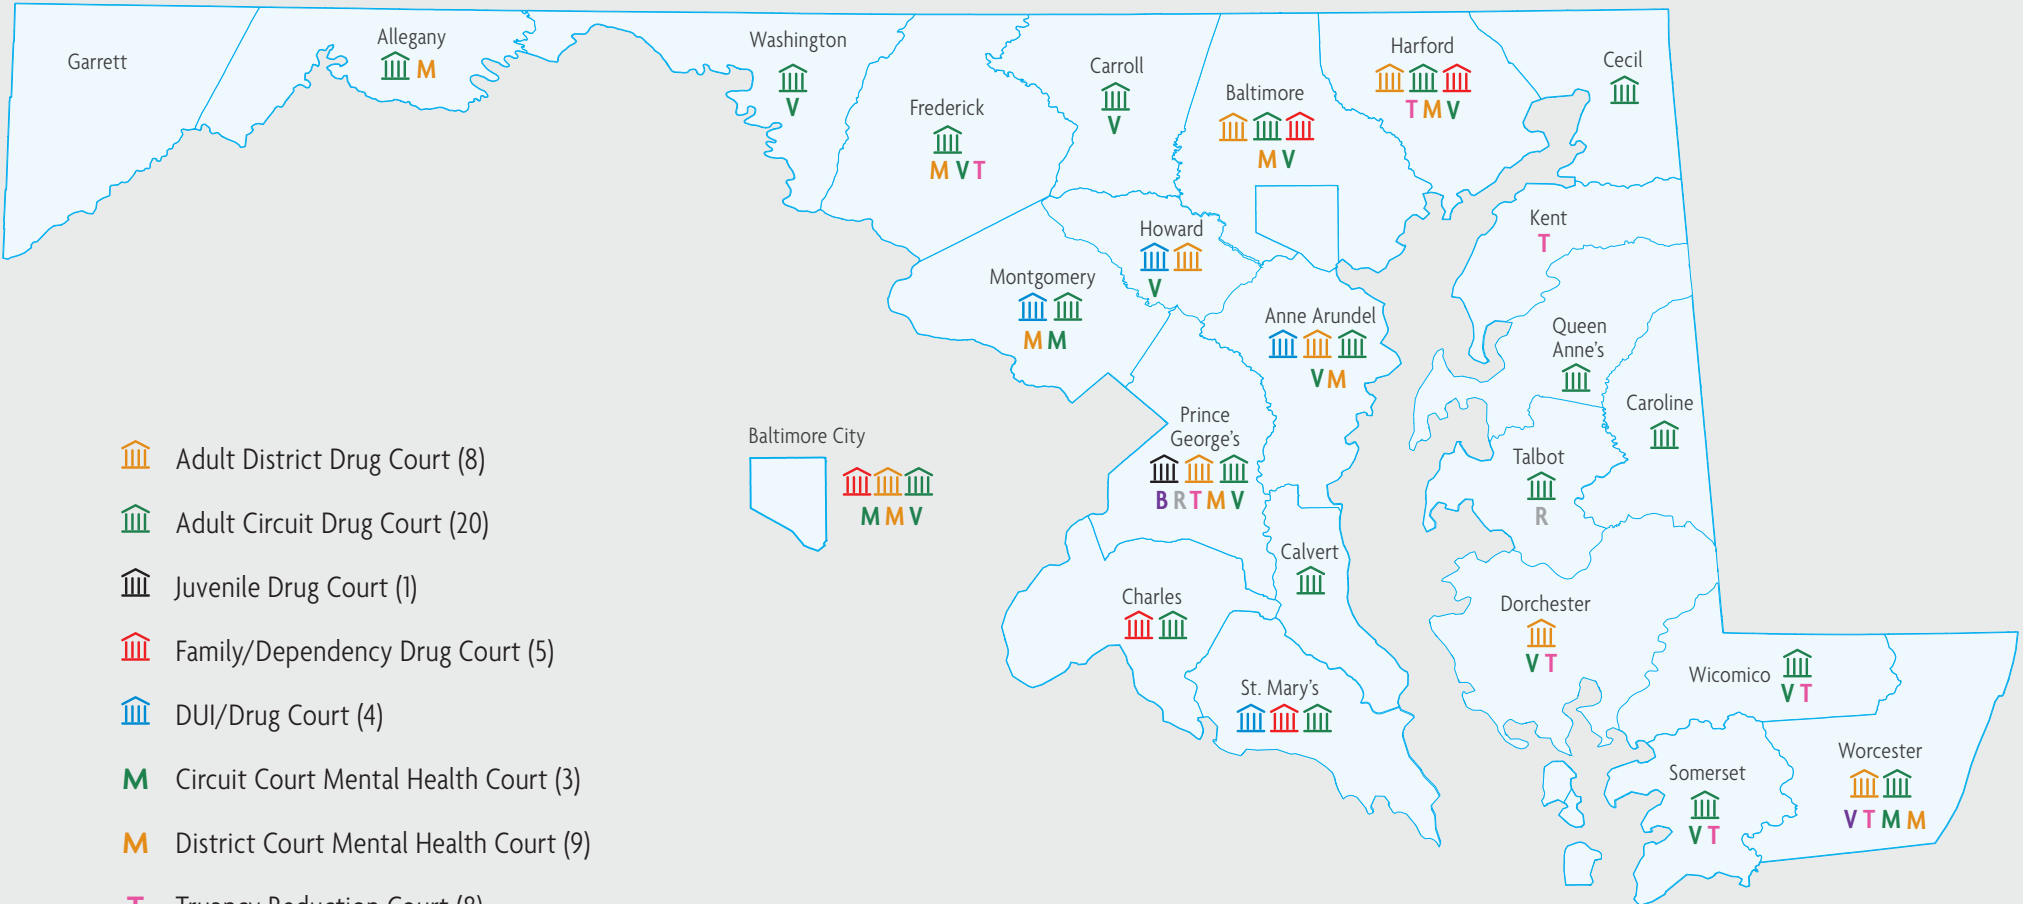

# Operational Problem-Solving Courts in Maryland

-  Adult District Drug Court (8)
-  Adult Circuit Drug Court (20)
-  Juvenile Drug Court (1)
-  Family/Dependency Drug Court (5)
-  DUI/Drug Court (4)
-  Circuit Court Mental Health Court (3)
-  District Court Mental Health Court (9)
-  Truancy Reduction Court (8)
-  Re-Entry Court (2)
-  Veterans Court (13)
-  Back on Track (1)