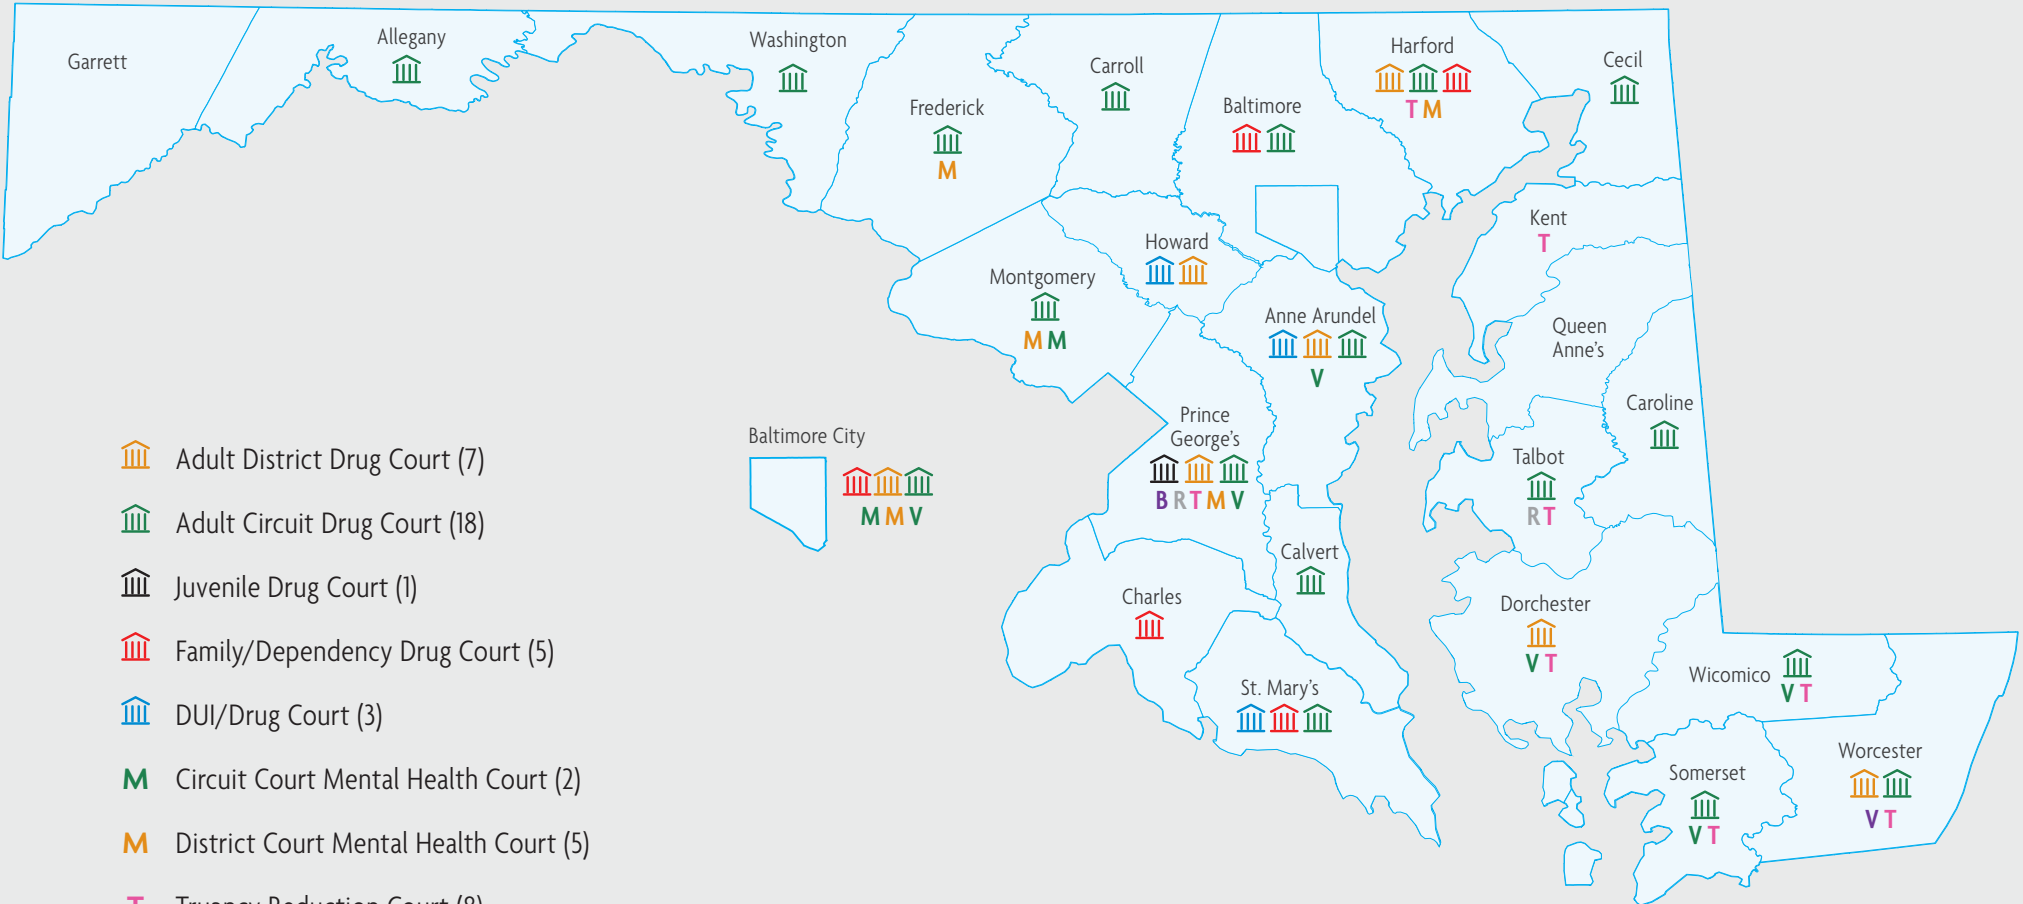

Operational Problem-Solving Courts in Maryland

-  Adult District Drug Court (7)
-  Adult Circuit Drug Court (18)
-  Juvenile Drug Court (1)
-  Family/Dependency Drug Court (5)
-  DUI/Drug Court (3)
-  Circuit Court Mental Health Court (2)
-  District Court Mental Health Court (5)
-  Truancy Reduction Court (8)
-  Re-Entry Court (2)
-  Veterans Court (7)
-  Back on Track (1)