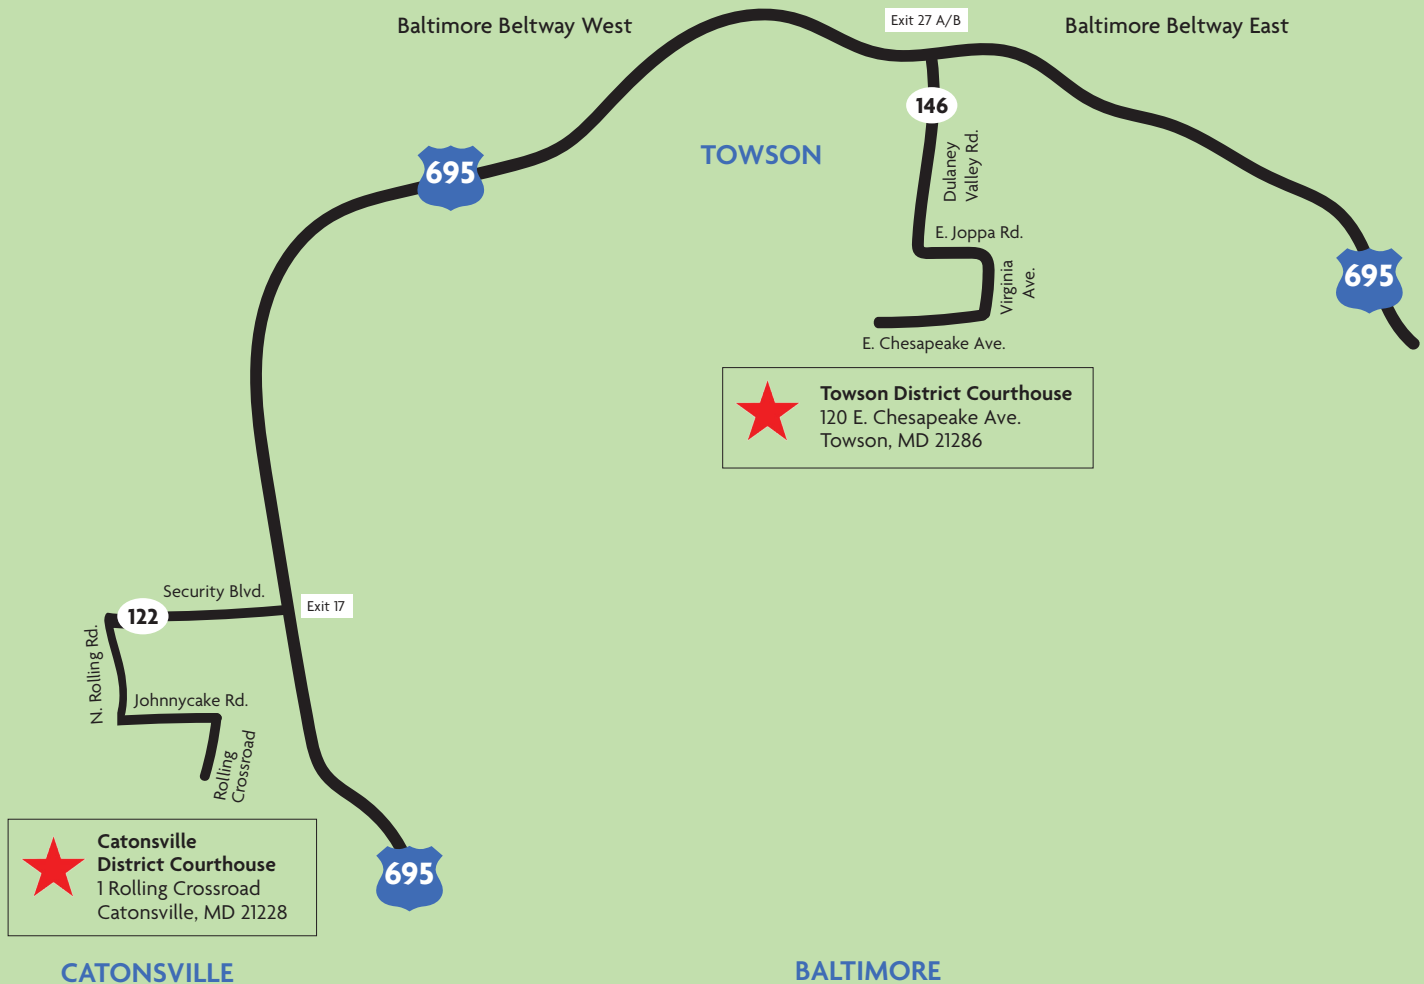

Towson District Courthouse to new Catonsville District Courthouse

From Towson District Courthouse to new Catonsville District Courthouse*

- Right on East Chesapeake Ave.
- Left on Virginia Ave.
- Left on East Joppa Rd.
- Right on Dulaney Valley Rd. (MD-146 N)
- Take I-695 W ramp.
- Follow I-695 W to Security Blvd. (MD-122 W)
- Take exit 17, Security Blvd. (MD-122 W)
- Left on North Rolling Rd.
- Left on Johnnycake Rd.
- Right on Rolling Crossroad. Courthouse is on the left.

* Mileage is approximately 16 miles. This is the most direct route to the temporary courthouse location. For other driving routes, please use GPS.

Public Transit Information

The new Catonsville District Court is accessible to commuters via the 78 bus line, which is approximately two blocks from the courthouse at the intersection of Johnnycake Rd. and North Rolling Rd.

For information about public transportation routes, including buses, the subway, and light rail, contact the Maryland Transit Administration's (MTA) Transit Information Contact Center at 410-539-5000 or toll-free at 1-866-RIDE-MTA (1-866-743-3682), Monday through Friday, 6 a.m. – 7 p.m.